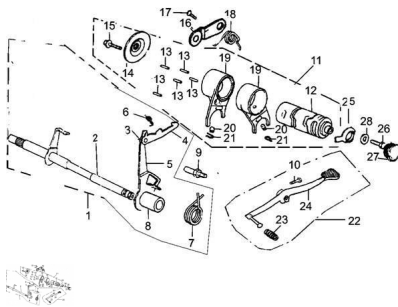

ACCIONAMIENTO PEDAL DE CAMBIOS

Rating: Not Rated Yet

Price:

Variant price modifier:

Base price with tax:

Price with discount:

Salesprice with discount:

Sales price:

Sales price without tax:

Discount:

Tax amount:

[Ask a question about this product](#)

Description	Ref.	Título	Código
	1		44-24100
	2	PALANCA DE CAMBIO DE EJE	44-24111
	3	PERNO, C	44-24114
	4		44-24115
	5	MANDOS DE CAMBIOS	44-24121
	6	RESORTE	44-24122