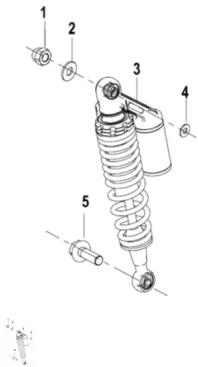

AMORTIGUADOR TRASERO

Rating: Not Rated Yet

Price:

Variant price modifier:

Base price with tax:

Price with discount:

Salesprice with discount:

Sales price:

Sales price without tax:

Discount:

Tax amount:

[Ask a question about this product](#)

Description	Ref.	Título	Código
	1	TUERCA DE EJE DE AMORT. TRASERO	
	2		
	3		
	4		
	5	BULON M10 x 1,25 x 40