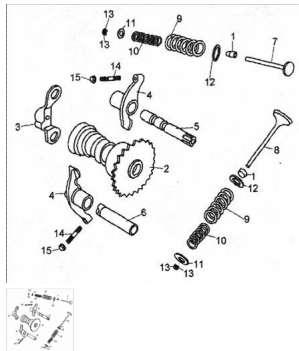

ARBOL DE LEVAS

Rating: Not Rated Yet

Price:

Variant price modifier:

Base price with tax:

Price with discount:

Salesprice with discount:

Sales price:

Sales price without tax:

Discount:

Tax amount:

[Ask a question about this product](#)

Description	Ref.	Título	Código
	1	RETEN DE VALVULA ZCT 150	16-110501
	2	ARBOL DE LEVAS ZCT 150	16-110502
	3	CHAPA SE GURIDAD ZCT 150	16-110503
	4		16-110504
	5	SOPORTE ARBOL DE LEVA ZCT 150	16-110505
	6	BUJE DE EJE ZCT 150	16-110506