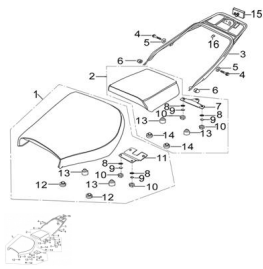

ASIENTO

Rating: Not Rated Yet

Price:

Variant price modifier:

Base price with tax:

Price with discount:

Salesprice with discount:

Sales price:

Sales price without tax:

Discount:

Tax amount:

[Ask a question about this product](#)

Description	Ref.	Título	Código
	1	CONJUNT O ASIENTO CONDUCT OR	83-44100
	2	CONJUNT O ASIENTO PASAJER O	83-44300
	3	PORTA EQUIPAJE	83-45400
	4	BULON M8X30	83-93111
	5	ARANDEL A 8	83-GB/T96 -1
	6	TUERCA CON TAPA M10X1.25	83-GB/T92
	7	PLATO C ONECTOR	83-44351