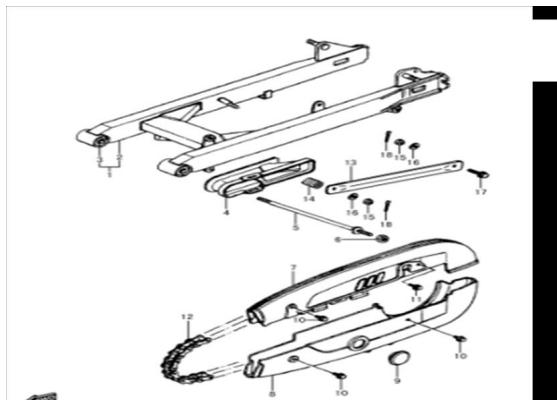

BALANCIN Y CADENA

Rating: Not Rated Yet

Price:

Variant price modifier:

Base price with tax:

Price with discount:

Salesprice with discount:

Sales price:

Sales price without tax:

Discount:

Tax amount:

[Ask a question about this product](#)

Description

Ref.	Título	Código
1	BALANCIN TRASERO COMPLETO	5-61000H50000
2	BALANCIN TRASERO	5-61100H50000
3	BUJE BALANCIN TRASERO	5-61200H50000
4	GUIA CADENA	5-61273H50000
5	EJE BALANCIN TRASERO	5-61211H50000
6	TUERCA	5-09140-10043-2
7	CUBRECADENA SUPERIOR	5-61310H50000
8	CUBRECADENA INFERIOR	5-61320H50000
9	TAPON CUBRECADENA	5-61321H50000
10	TORNILLO CUBRECADENA INFERIOR	5-01560-06088
11	TORNILLO CUBRECADENA SUPERIOR	5-01560-06128
12	CADENA	5-27600H50000
13	BARRA TOPE FRENO TRASERO	5-64310H50000
14	RESORTE GUIA CADENA	5-09440H21001
15	TUERCA BARRA FRENO TRASERO	5-08310-00088