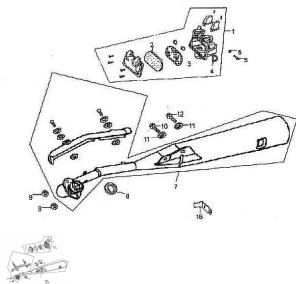

C. ESCAPE Y FILTRO DE AIRE

Rating: Not Rated Yet

Price:

Variant price modifier:

Base price with tax:

Price with discount:

Salesprice with discount:

Sales price:

Sales price without tax:

Discount:

Tax amount:

[Ask a question about this product](#)

Description

	Ref.	Título	Código
1		FILTRO DE AIRE	89-16100-I355
2		ELEMENTO FILTRANTE	89-16101-I355
3		MALLA DE FILTRO	89-16114-I355
4		ABRAZADERA	89-16123-G124
5		TORNILLO M6X16	89-B1667400-11
6		ARANDELA 6	89-B009701006
7		CAÑO DE. ESCAPE COMPLETO	89-18000-I355
8		JUNTA CAÑO DE ESCAPE	89-18007-I355
9		TUERCA M6	89-B061700006
10		TORNILLO M8X35	89-B166740008
11		ARANDELA 8	89-B000970108-1
12		TORNILLO M8X25	89-B1667400-17
13		-	-
14		-	-
15		-	-
16		SOPORTE ESCAPE	89-18061-H136