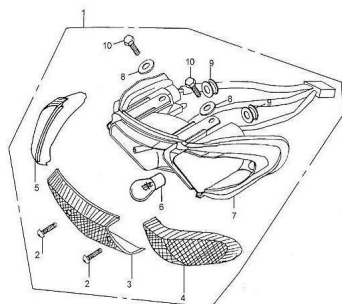

C. FAROL TRASERO

Rating: Not Rated Yet

Price:

Variant price modifier:

Base price with tax:

Price with discount:

Salesprice with discount:

Sales price:

Sales price without tax:

Discount:

Tax amount:

[Ask a question about this product](#)

Description

Ref.	Título	Código
1	FAROL TRASERO COMPLETO	89-86200-H136
2	TORNILLO ST3.5X16	89-B008450003-2
3	LENTE, LUZ TRASERA	89-86204-H136
4	LENTE, LUZ GIRO DERECHA TRASERA	89-86218-H136
5	LENTE, LUZ GIRO IZQUIERDA TRASERA	89-86217-H136
6	LAMPARA 12V/21W/5W	89-86260-H136
7	OPTICA LUZ TRASERA	89-86206-H136
8	ARANDELA 6	89-B000970106-1
9	BUJE DE GOMA	89-86213-H136
10	TORNILLO M6X20	89-B1667400-8