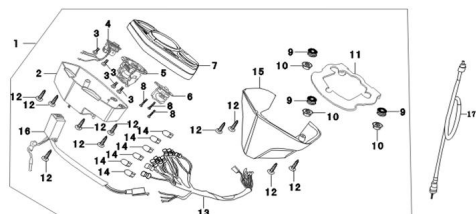

## C. TABLERO INSTRUMENTAL

Rating: Not Rated Yet

**Price:**

Variant price modifier:

Base price with tax:

Price with discount:

Salesprice with discount:

Sales price:

Sales price without tax:

Discount:

Tax amount:

[Ask a question about this product](#)

Description	Ref.	Título	Código
	1		74-28137
	14	LAMPARA 12V 3W	74-38102
	17	CABLE DE	74-28161