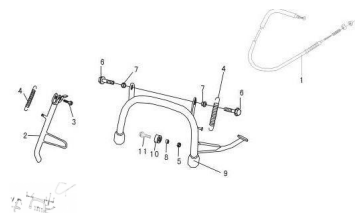

CABALLETE / SOSTEN LATERAL

Rating: Not Rated Yet

Price:

Variant price modifier:

Base price with tax:

Price with discount:

Salesprice with discount:

Sales price:

Sales price without tax:

Discount:

Tax amount:

[Ask a question about this product](#)

Description

	Ref.	Título		Código
1		CABLE FRENO TRASERO	85-291370	
2		SOSTEN LATERAL	85-311880	
3		TORNILLO SOSTEN LATERAL	85-380020	
4		RESRTE ZAPATA DE FRENO TRASERO	85-381140	
5		TUERCA AUTOBLOQUEANTE M10	85-380400	
6		TORNILLO C/FLANGE M8 X 40	85-380140	
7		DISTANCIADOR RUEDA DELANTERA	85-380821	
8		BUJE CABALLETE ø7 X ø9,5	85-311990	
9		C. CABALLETE	85-311970	
10		BUJE CABALLETE ø7 X ø9,5	85-311990	
10		GOMA CABALLETE ø10 X 2	85-311990-1	
11		TORNILLO C/FLANGE M8 X 40	85-380140	