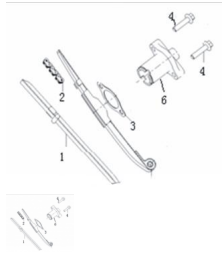

## CADENA DE LEVA

Rating: Not Rated Yet

**Price:**

Variant price modifier:

Base price with tax:

Price with discount:

Salesprice with discount:

Sales price:

### Description

	Ref.		Título		Código
1		GUIA			36-207200
2		CADENA			36-207236
3		PASADOR			36-14107J0-2
4		JUNTA			36-207208
5		GUIA 2			36-207225
6		TENSOR			36-3013106-7
7		TORNILLO			36-3013106-8
8		SEGURO			36-222218-3