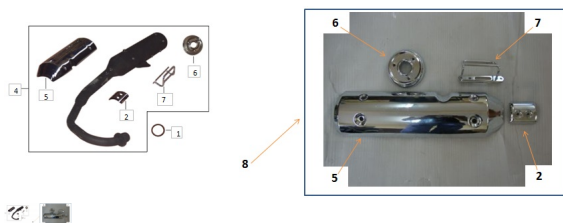

CAÑO DE ESCAPE

Rating: Not Rated Yet

Price:

Variant price modifier:

Base price with tax:

Price with discount:

Salesprice with discount:

Sales price:

Sales price without tax:

Discount:

Tax amount:

[Ask a question about this product](#)

Description	Ref.	Título	Código
	1	JUNTA ESCAPE	82-80015
	2	CUBRE ESCAPE INFERIOR	82-800-30
	3		82-80035
	4	CAÑO DE ESCAPE	82-80025
	5	CUBRE ESCAPE SUPERIOR	82-900-20
	6	CUBRE ESCAPE SALIDA	82-800-25
	7	CUBRE ESCAPE SUPERIOR	82-800-35
	8		82-800-40