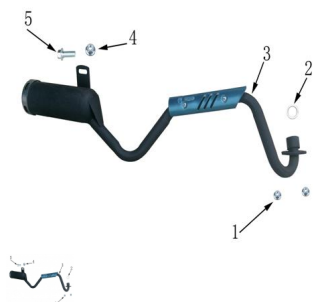

CAÑO DE ESCAPE

Rating: Not Rated Yet

Price:

Variant price modifier:

Base price with tax:

Price with discount:

Salesprice with discount:

Sales price:

Sales price without tax:

Discount:

Tax amount:

[Ask a question about this product](#)

| Description | Ref. | Título | Código |
|-------------|------|-------------------------|--------|
| | 1 | TUERCA A | |
| | 2 | JUNTA DE CAÑO DE ESCAPE | |
| | 3 | CAÑO DE ESCAPE | |
| | 4 | TUERCA A | |
| | 5 | BULON M12X210 | |