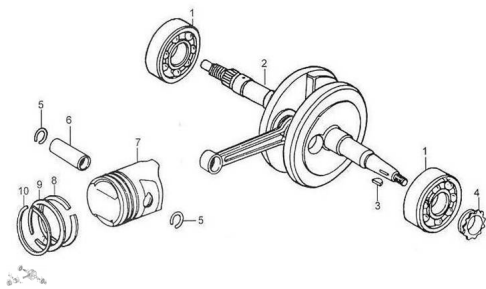

CIGÜEÑAL

Rating: Not Rated Yet

Price:

Variant price modifier:

Base price with tax:

Price with discount:

Salesprice with discount:

Sales price:

Sales price without tax:

Discount:

Tax amount:

[Ask a question about this product](#)

Description

	Ref.	Título	Código
1		RODAMIENTO 6304	89-92102-0000
2		CIGUENAL	89-1320B-HZ31
3		CHAVETA 25X4X12.5	89-91601-D002
4		RUEDA DENTADA DE AJUSTE	89-15101-G011
5		ANILLO SEGER	89-13105-D002
6		PERNO PISTÓN	89-13102-D002
7		PISTÓN	89-13101-G011
8		ARO RASCADOR	89-13120-G011
9		ARO PISTÓN SUPERIOR	89-13104-G011
10		ARO PISTÓN INFERIOR	89-13103-G011