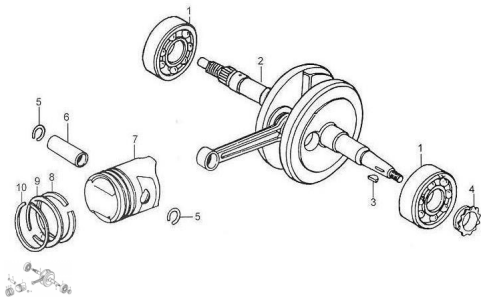

CIGÜEÑAL

Rating: Not Rated Yet

Price:

Variant price modifier:

Base price with tax:

Price with discount:

Salesprice with discount:

Sales price:

Sales price without tax:

Discount:

Tax amount:

[Ask a question about this product](#)

Description

	Ref.	Título		Código
1		RODAMIENTO 6304		89-92102-0000
2		CIGUENAL		89-1320B-HZ31
3		CHAVETA 25X4X12.5		89-91601-D002
4		RUEDA DENTADA DE AJUSTE		89-15101-G011
5		ANILLO SEGER		89-13105-D002
6		PERNO PISTÓN		89-13102-D002
7		PISTÓN		89-13101-G011
8		ARO RASCADOR		89-13120-G011
9		ARO PISTÓN SUPERIOR		89-13104-G011
10		ARO PISTÓN INFERIOR		89-13103-G011