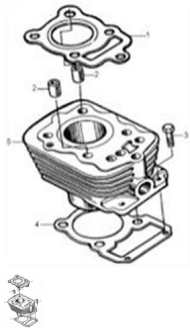

CILINDRO

Rating: Not Rated Yet

Price:

Variant price modifier:

Base price with tax:

Price with discount:

Salesprice with discount:

Sales price:

Sales price without tax:

Discount:

Tax amount:

[Ask a question about this product](#)

Description	Ref.	Título	Código
	1	JUNTA CABEZA DE CILINDRO	74-12015
	2	PERNO GUIA 10 X 20	74-38060
	3	TORNILLO M8x25	74-38014
	4	JUNTA CILINDRO	74-12005
	5	CILINDRO	74-12002