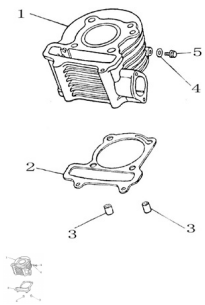

CILINDRO

Rating: Not Rated Yet

Price:

Variant price modifier:

Base price with tax:

Price with discount:

Salesprice with discount:

Sales price:

Sales price without tax:

Discount:

Tax amount:

[Ask a question about this product](#)

Description

| | Ref. | Título | Código |
|---|------|-------------------|----------------|
| 1 | | CILINDRO | 137-52T-2-501 |
| 2 | | JUNTA DE CILINDRO | 137-52T-2-504 |
| 3 | | PERNO 10X16 | 137-52T-2-211 |
| 4 | | ARANDELA 6X12 | 137-52T-2-503 |
| 5 | | TORNILLO M6X12 | 137-GB/T166744 |