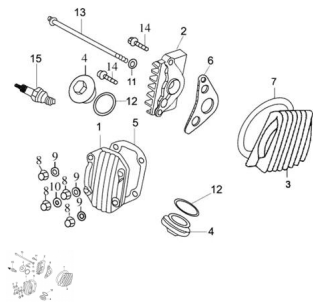

COBERTOR TAPA DE CILINDRO

Rating: Not Rated Yet

Price:

Variant price modifier:

Base price with tax:

Price with discount:

Salesprice with discount:

Sales price:

Sales price without tax:

Discount:

Tax amount:

[Ask a question about this product](#)

Description	Ref.	Título	Código
	1		44-12311
	2		44-12240
	3		44-12242
	4		44-12243
	5	JUNTA CILINDRO	44-12312
	6	JUNTA DERECHA CILINDRO	44-12244
	7	JUNTA	44-12245

Ref.	Título	Código
8	TUERCA TAPAM6	44-12313
9		44-12344
10		44-12345
11		44-12248
12	O - RING	44-12246
13	TORNILLO M6 Ø 110	44-GB/T1-3
14	TORNILLO M6 Ø 20	44-GB/T1-4
15	BUJÍA (A7TC)	44-34210