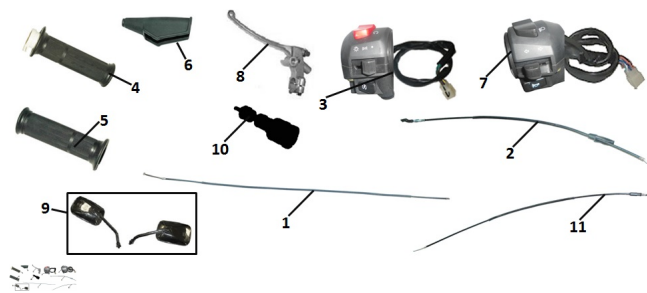

COMANDOS

Rating: Not Rated Yet

Price:

Variant price modifier:

Base price with tax:

Price with discount:

Salesprice with discount:

Sales price:

Sales price without tax:

Discount:

Tax amount:

[Ask a question about this product](#)

Description	Ref.	Título	Código
	1	CABLE AC	190-17121
	2	CABLE EM BRAGUE	190-32024
	3	MANILLAR DERECHO	190-27159
	4	PUÑO ACELERADOR	190-32019
	5	PUÑO	190-32018
	6		190-32082
	7	MANILLAR	190-27151