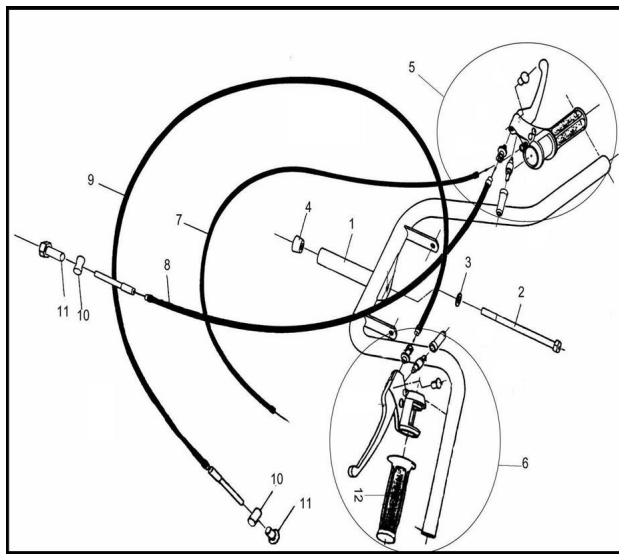

COMANDOS

Rating: Not Rated Yet

Price:

Variant price modifier:

Base price with tax:

Price with discount:

Salesprice with discount:

Sales price:

Sales price without tax:

Discount:

Tax amount:

[Ask a question about this product](#)

Description

Ref.	Título	Código
1	C. MANUBRIO NEGRO	R290601101FN
2	TORNILLO SUJECIÓN MANUBRIO M8	281102016
3	ARANDELA PLANA 24 X 8,25 X 3,17	281200015
4	Cono de bloqueo	R281102012
5	C.comando acelerador c/stop	R290603000
6	C.comando frenotrasero c/stop	R290606000
7	C.cable acelerador	R281107007