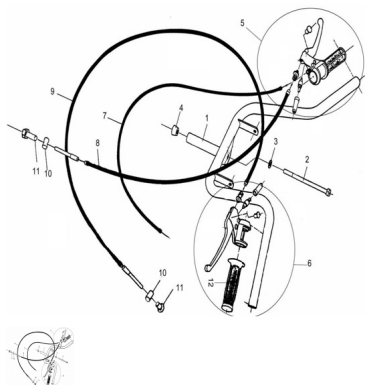

COMANDOS

Rating: Not Rated Yet

Price:

Variant price modifier:

Base price with tax:

Price with discount:

Salesprice with discount:

Sales price:

Sales price without tax:

Discount:

Tax amount:

[Ask a question about this product](#)

Description

Ref.	Título	Código
1	C. MANUBRIO NEGRO	R290601101FN
2	TORNILLO SUJECIÓN MANUBRIO M8	281102016
3	ARANDELA PLANA 24 X 8,25 X 3,17	281200015
4	Cono de bloqueo	R281102012
5	C.comando acelerador c/stop	R290603000
6	C.comando frenotrasero c/stop	R290606000
7	C.cable acelerador	R281107007
8	C.cable freno delantero	R230601041
9	C.cable freno trasero	R230601051
10	Guía varilla cable de freno	R481100015
11	Tuerca registro freno	R481100010