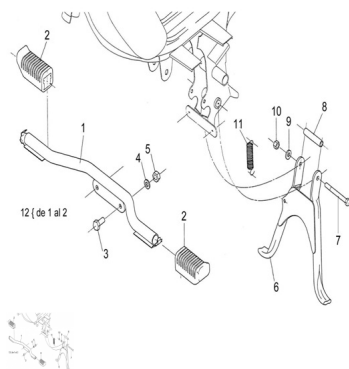

CONJ. PEDALIN

Rating: Not Rated Yet

Price:

Variant price modifier:

Base price with tax:

Price with discount:

Salesprice with discount:

Sales price:

Sales price without tax:

Discount:

Tax amount:

[Ask a question about this product](#)

Description

	Ref.	Título		Código
1		C. soporte pedalín armado	R280105103FN	
2		Pedalín apoyo pie.	R290105010	
3		Tornillo cabeza hexagonal M10 x 22	502210	
4		Arandela grower ø10	200510	
5		Tuerca hexagonal M10	600810	
6		CABALLETE PINTADO NEGRO	R120120001	
7		Tornillo cabeza hexagonal M8 x 80	518008	
8		Buje caballete	R260700016	
9		Arandela plana ø8	100408	
10		Tuerca hexagonal autobloqueante M8	461400055	
11		Resorte caballete	R260700010	
12		C. soporte pedalín armado	R280105103FN