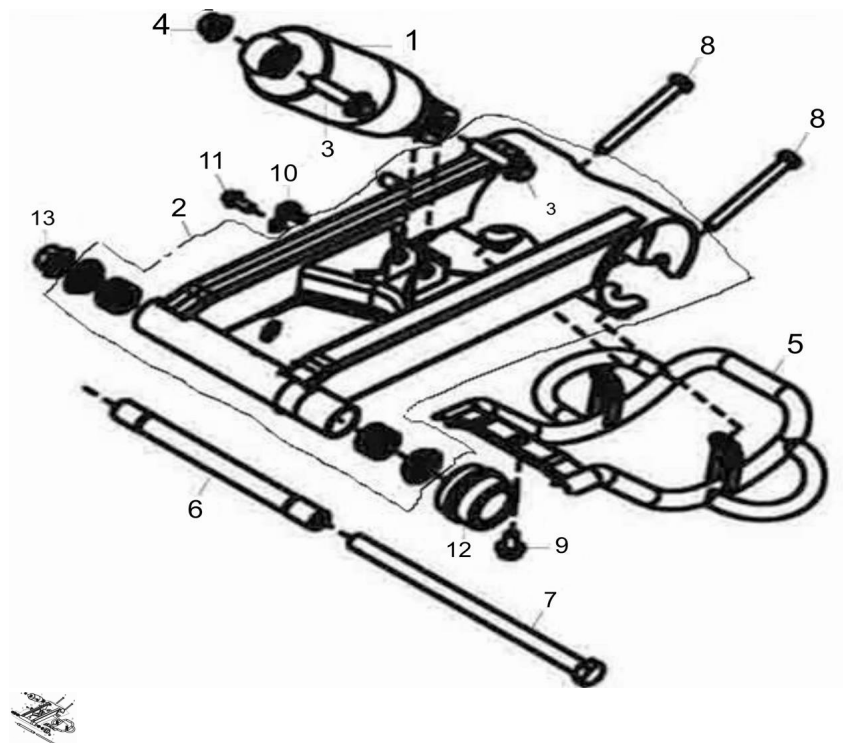

CONJUNTO AMORTIGUADOR TRASERO

Rating: Not Rated Yet

Price:

Variant price modifier:

Base price with tax:

Price with discount:

Salesprice with discount:

Sales price:

Sales price without tax:

Discount:

Tax amount:

[Ask a question about this product](#)

Description	Ref.	Título	Código
	1	C. AMORTI GUADOR TRASERO	1-506100
	2	C. BALANCIN	1-508000
	3	TORNILLO	1-SB1040