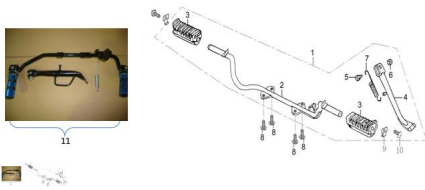

CONJUNTO APOYA PIES CONDUCTOR

Rating: Not Rated Yet

Price:

Variant price modifier:

Base price with tax:

Price with discount:

Salesprice with discount:

Sales price:

Sales price without tax:

Discount:

Tax amount:

[Ask a question about this product](#)

Description

	Ref.	Título	Código
1		PEDALIN APOYA PIE CONDUCTOR ARMADO	50-42300
2		BARRA APOYA PIES CONDUCTOR	50-42310
3		PATINES DE GOMA CONDUCTOR	50-42381
4		SOSTÉN LATERAL	50-42210
5		BULON I CON CABEZA	50-93121
6		TUERCA M10X1.25	50-GB/T6-13
7		RESORTE SOSTÉN LATERAL	50-42922
8		BULON M8X16	50-GB/T1-9
9		GUÍA PATINES DE GOMA	50-42315
10		BULON INTERIOR PATINES	50-93351
11		KIT PEDALIN CONDUCTOR ROJO	140-800-9RO
11		KIT PEDALIN CONDUCTOR AZUL	140-800-9AZ
11		KIT PEDALIN CONDUCTOR VERDE	140-800-9VE