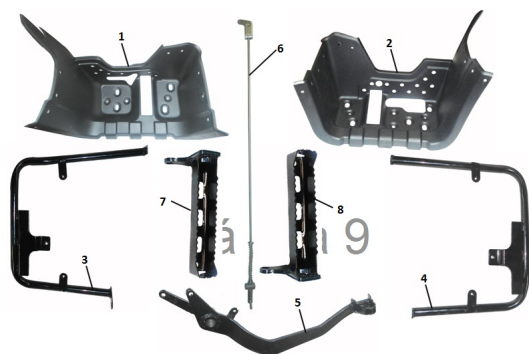

CONJUNTO APOYA PIES

Rating: Not Rated Yet

Price:

Variant price modifier:

Base price with tax:

Price with discount:

Salesprice with discount:

Sales price:

Sales price without tax:

Discount:

Tax amount:

[Ask a question about this product](#)

Description	Ref.	Título	Código
	1	POSAPIÉ	188-31169
	2	POSAPIÉ DERECHO	188-31170
	3	SOPORTE POSAPIÉ	188-31167
	4	SOPORTE POSAPIÉ DERECHO	188-31168
	5	PEDAL DE FRENO	188-29112

Ref.	Título	Código
		TRASERO
6	VARILLA DE FRENO TRASERO 545MM	188-29105
7	PLACA POSAPIÉS	188-80001
8	PLACA POSAPIÉS DERECHA	188-80002