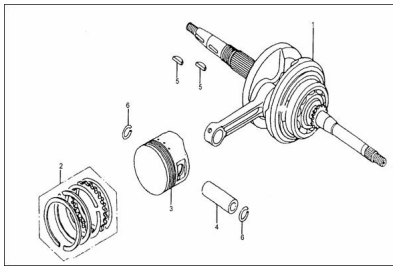

CONJUNTO ARBOL MOTOR

Rating: Not Rated Yet

Price:

Variant price modifier:

Base price with tax:

Price with discount:

Salesprice with discount:

Sales price:

Sales price without tax:

Discount:

Tax amount:

[Ask a question about this product](#)

Description

	Ref.	Título		Código
1		CIGÜEÑAL	85-130140067	
2		CONJUNTO AROS DE PISTON	85-130070069	
3		PISTON	85-130030068	
4		PERNO PISTON	85-130060026	
5		CHAVETA 25X14X4	85-380620001	
6		SEGURO PERNO PISTON	85-380560041