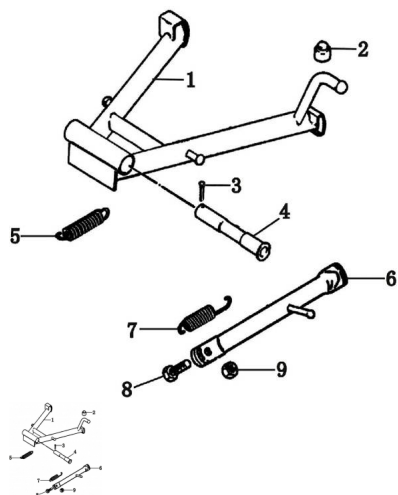

## CONJUNTO CABALLETE

Rating: Not Rated Yet

**Price:**

Variant price modifier:

Base price with tax:

Price with discount:

Salesprice with discount:

Sales price:

Sales price without tax:

Discount:

Tax amount:

[Ask a question about this product](#)

Description	Ref.	Título	Código
	1	CABALLET E	53-54200
	2	TOPE DE GOMA (CAB ALLETE)	53-54202
	3	PERNO , CABALLET E	53-GB91-
	4	EJE CABALLET E	53-54201
	5	RESORTE CABALLET	53-91501

**ESTRUCTURA : CONJUNTO CABALLETE**

---

<b>Ref.</b>	<b>Título</b>	<b>Código</b>
		E
6	PATA SOSTEN LATERAL	53-54400
7	RESORTE CABALLETE	53-91502
8	TORNILLO M10X35	53-90182
9	TUERCA M6	53-GB617