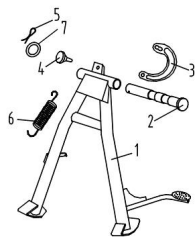

CONJUNTO CABALLETE

Rating: Not Rated Yet

Price:

Variant price modifier:

Base price with tax:

Price with discount:

Salesprice with discount:

Sales price:

Sales price without tax:

Discount:

Tax amount:

[Ask a question about this product](#)

Description

Ref.	Título	Código
1	SOSTÉN CENTRAL	50-42110
2	EJE SOSTÉN CENTRAL	50-42911
3	CORREDERA SOSTÉN CENTRAL	50-42914
4	TOPE DE GOMA SOSTÉN CENTRAL	50-42191
5	SEGURO TIPO AGUJA 2.5X25	50-GB/T9-23
6	RESORTE SOSTÉN CENTRAL	50-42913
7	ARANDELA	50-93542