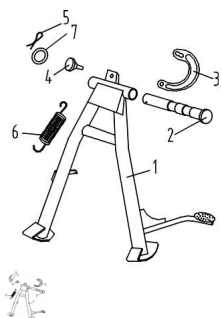

CONJUNTO CABALLETE

Rating: Not Rated Yet

Price:

Variant price modifier:

Base price with tax:

Price with discount:

Salesprice with discount:

Sales price:

Sales price without tax:

Discount:

Tax amount:

[Ask a question about this product](#)

Description

Ref.	Título	Código
1	SOSTÉN CENTRAL	50-42110
2	EJE SOSTÉN CENTRAL	50-42911
3	CORREDERA SOSTÉN CENTRAL	50-42914
4	TOPE DE GOMA SOSTÉN CENTRAL	50-42191
5	SEGURO TIPO AGUJA 2.5X25	50-GB/T9-23
6	RESORTE SOSTÉN CENTRAL	50-42913
7	ARANDELA	50-93542