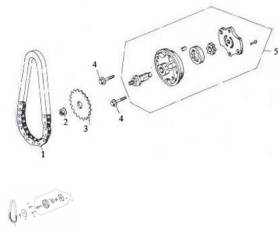

CONJUNTO CADENADA DE ARRANQUE

Rating: Not Rated Yet

Price:

Variant price modifier:

Base price with tax:

Price with discount:

Salesprice with discount:

Sales price:

Sales price without tax:

Discount:

Tax amount:

[Ask a question about this product](#)

Description	Ref.	Título	Código
	1	CADENA DE BOMBA DE ACEITE	
	2	TUERCA A	
	3	PIÑÓN BOMBA DE ACEITE	
	4	TORNILLO M6X25	
	5		