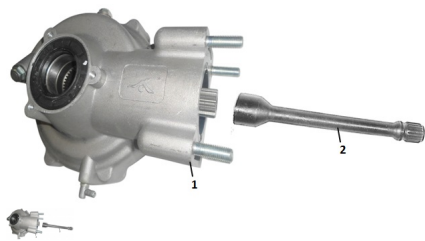

CONJUNTO CAJA DIFERENCIAL

Rating: Not Rated Yet

Price:

Variant price modifier:

Base price with tax:

Price with discount:

Salesprice with discount:

Sales price:

Sales price without tax:

Discount:

Tax amount:

[Ask a question about this product](#)

Description	Ref.	Título	Código
	1		188-26049
	2	EJE DE TR	188-26020