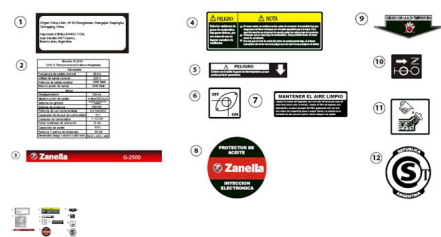

CONJUNTO CALCOS

Rating: Not Rated Yet

Price:

Variant price modifier:

Base price with tax:

Price with discount:

Salesprice with discount:

Sales price:

Sales price without tax:

Discount:

Tax amount:

[Ask a question about this product](#)

Description	Ref.	Título	Código
	1	CALCO PR	
	2	CALCO ES	
	3	CALCO MARCA	G2-68231
	4	CALCO PELIGRO USO	
	5	CALCO PELIGRO	G2-68229
	6	CALCO ON /OFF	G2-68235