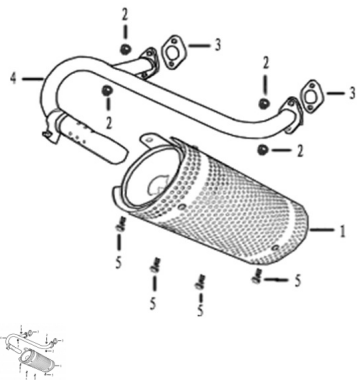

CONJUNTO CAÑO DE ESCAPE

Rating: Not Rated Yet

Price:

Variant price modifier:

Base price with tax:

Price with discount:

Salesprice with discount:

Sales price:

Sales price without tax:

Discount:

Tax amount:

[Ask a question about this product](#)

Description	Ref.	Título	Código
	1		G8-18100
	2	TUERCA M8 DE CAÑO DE ESCAPE	
	3	JUNTA CAÑO DE ESCAPE	G8-12255
	4	CAÑO DE ESCAPE	G8-18111
	5	TORNILLO M6x16	