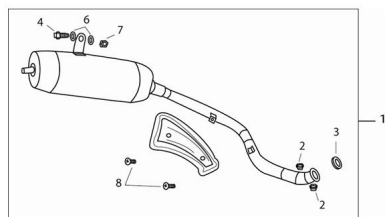

CONJUNTO CAÑO DE ESCAPE

Rating: Not Rated Yet

Price:

Variant price modifier:

Base price with tax:

Price with discount:

Salesprice with discount:

Sales price:

Sales price without tax:

Discount:

Tax amount:

[Ask a question about this product](#)

Description	Ref.	Título	Código
	1		15-1800
	2	TUERCA N6	
	3	JUNTA	15-18211
	4	TORNILLO M8 X 30	
	5		15-18451
	6		15-18713
	7	TUERCA M8	