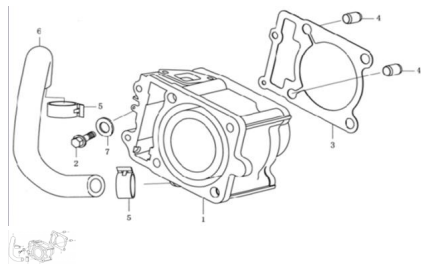

CONJUNTO CILINDRO

Rating: Not Rated Yet

Price:

Variant price modifier:

Base price with tax:

Price with discount:

Salesprice with discount:

Sales price:

Sales price without tax:

Discount:

Tax amount:

[Ask a question about this product](#)

Description

	Ref.	Título		Código
1		BLOQUE DE CILINDRO		73-23100
2		TORNILLO M6X22		73-80013-1
3		JUNTA BLOQUE CILINDRO		73-23005
4		PASADOR GUIA Ø10X14		73-21005-4
5		ABRAZADERA B20		73-1999
6		MANGUERA ENTRADA DE AGUA		73-23007
7		ARANDELA 6-D-CR		73-GB848-85-2