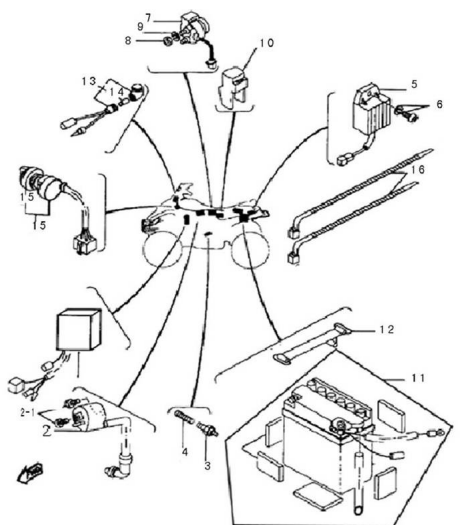

CONJUNTO COMPONENTE ELECTRICOS

Rating: Not Rated Yet

Price:

Variant price modifier:

Base price with tax:

Price with discount:

Salesprice with discount:

Sales price:

Sales price without tax:

Discount:

Tax amount:

[Ask a question about this product](#)

Description	Ref.	Título	Código
	2-1	TAPA	1-305200
	1	C.D.I.	1-306000
	2	BOBINA DE ENCENDIDO	1-305000
	3	SWITCH FRENO TRASERO	1-324400
	4	RESORTE SWITCH	1-408272
	5		1-302000