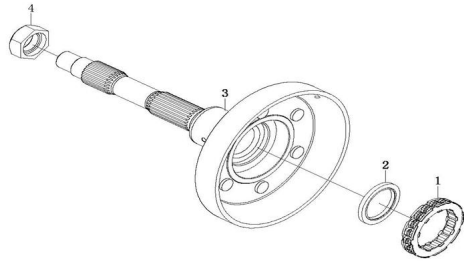

CONJUNTO CUBIERTA DE EMBRAGUE

Rating: Not Rated Yet

Price:

Variant price modifier:

Base price with tax:

Price with discount:

Salesprice with discount:

Sales price:

Sales price without tax:

Discount:

Tax amount:

[Ask a question about this product](#)

Description	Ref.	Título	Código
	1	ACOPLE DE EJE CO NDUCTOR	
	2	SELLO DE ACEITE 46 X37.5X5.5 DE EXTREMO	
	3	CUBIERTA DE EMBRA GUE-2	
	4	TUERCA DE EJE PRINCIPAL	