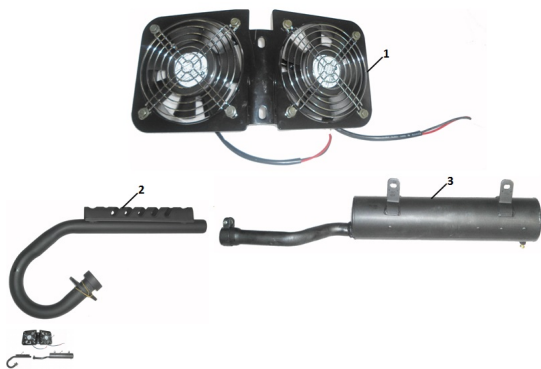

CONJUNTO ELECTROVENTILADOR Y CAÑO DE ESCAPE

Rating: Not Rated Yet

Price:

Variant price modifier:

Base price with tax:

Price with discount:

Salesprice with discount:

Sales price:

Sales price without tax:

Discount:

Tax amount:

[Ask a question about this product](#)

Description	Ref.	Título	Código
	1		188-16024
	2	CAÑO DE ESCAPE	188-18059
	3	PARTE TRASERA DEL CAÑO DE ESCAPE	188-18072