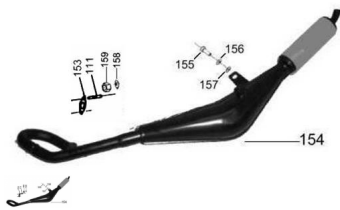

CONJUNTO ESCAPE

Rating: Not Rated Yet

Price:

Variant price modifier:

Base price with tax:

Price with discount:

Salesprice with discount:

Sales price:

Sales price without tax:

Discount:

Tax amount:

[Ask a question about this product](#)

Description

Ref.	Título	Código
111	Espárrago sujeción caño escape	R270320915
153	Junta caño de escape	R230319020
154	C. Escape y silenciador Crazy monomarcha	R110335010
155	Tornillo cabeza hexagonal M8 x 20	512008
156	Arandela grower ø8	200408
157	Arandela plana ø8	100408
158	Arandela grower ø6	200306
159	Tuerca hexagonal M6	600606