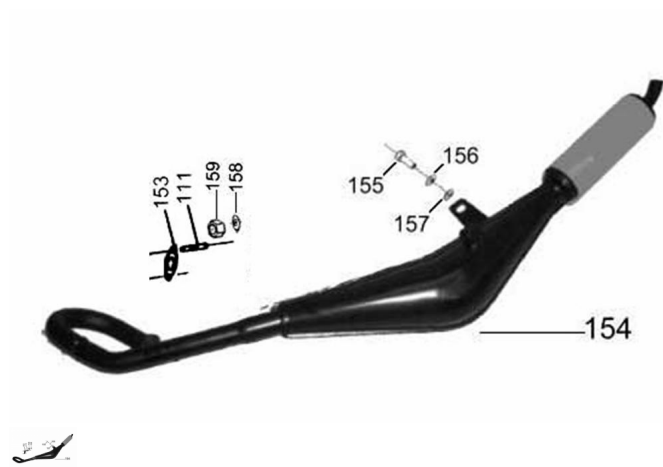

CONJUNTO ESCAPE

Rating: Not Rated Yet

Price:

Variant price modifier:

Base price with tax:

Price with discount:

Salesprice with discount:

Sales price:

Sales price without tax:

Discount:

Tax amount:

[Ask a question about this product](#)

Description

Ref.	Título	Código
153	Junta caño de escape	R230319020
154	C. ESCAPE SILENCIADOR CRAZY 4T PINTADO	R110335005FN
155	TORNILLO CABEZA HEXAGONAL M8 X 20	R512008
156	ARANDELA GROWER Ø 8	R200408
157	ARANDELA PLANA Ø 8	R100408
158	ARANDELA GROWER Ø 6	R200306
159	TUERCA HEXAGONAL M6	R600606