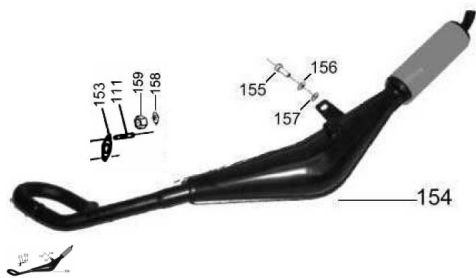

## CONJUNTO ESCAPE

Rating: Not Rated Yet

**Price:**

Variant price modifier:

Base price with tax:

Price with discount:

Salesprice with discount:

Sales price:

Sales price without tax:

Discount:

Tax amount:

[Ask a question about this product](#)

Description	Ref.	Título	Código
	111	Espárrago sujeción caño escape	
	153	Junta caño de escape	
	154	C. Escape y silenciador	
	155	Tornillo cabeza hexagonal M8 x 20	512008
	156	Arandela grower ø8	200408
	157	Arandela plana ø8	100408
	158	Arandela grower ø6	200306
	159	Tuerca	600606