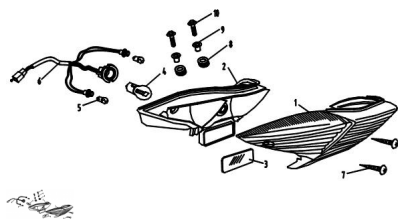

CONJUNTO FAROL TRASERO

Rating: Not Rated Yet

Price:

Variant price modifier:

Base price with tax:

Price with discount:

Salesprice with discount:

Sales price:

Sales price without tax:

Discount:

Tax amount:

[Ask a question about this product](#)

Description

	Ref.	Título	Código
1		LENTE LUCES TRASERA	50-33711
2		BASE LUCES TRASERA	50-33720
3		REFLECTOR TRASERO	50-33820
4		LÁMPARA 12V 21/5W	50-GB15
5		LÁMPARA 12V 10W	50-GB15-1
6		CABLEADO CONJUNTO LUCES TRASERAS	50-33740
7		TORNILLO ST3.9X13	50-GB/T8-15
8		ANILLOS DE GOMA	50-33975
9		BUJE DE FAROLES DE GIRO	50-33976
10		BULON M6X20	50-GB/T1-16