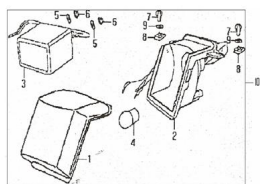

CONJUNTO FAROL TRASERO

Rating: Not Rated Yet

Price:

Variant price modifier:

Base price with tax:

Price with discount:

Salesprice with discount:

Sales price:

Sales price without tax:

Discount:

Tax amount:

[Ask a question about this product](#)

Description

Ref.	Título	Código
1	MICA DE FAROL TRASERA	18-33711
2	MONTAJE DE LA LUZ TRASERA	18-33720
3	LENTE DE LA LUZ TRASERA	18-33840
4	LAMPARA 12V-18W	18-GB15766.1
5	ARANDELA 6	18-GB/T96
6	TUERCA M6	18-GB/T6177.1
7	TORNILLO M8*35	18-GB/T5783
8	TUERCA M5	18-33751
9	ARANDELA 6	18-GB/T96
10	FAROL TRASERO COMPLETO ZTT 200	18-33711C