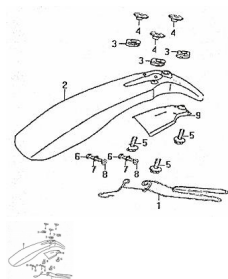

## CONJUNTO GUARDABARRO DELANTERO

Rating: Not Rated Yet

**Price:**

Variant price modifier:

Base price with tax:

Price with discount:

Salesprice with discount:

Sales price:

Sales price without tax:

Discount:

Tax amount:

[Ask a question about this product](#)

Description

Ref.	Título	Código
1	SOPORTE TRANSMISION VELOCIMETRO ZTT 200	18-53513
2	GUARDABARRO DELANTERO ZTT 200	18-53100
3	ARANDELA DE GOMA DE CARENADO FAROL DELANTERO	18-43125
4	TUERCA FLOTANTE	18-53516
5	TORNILLO M6*20	18-GB/T16674
6	TORNILLO M8*35	18-GB/T5783
7	ARANDELA 6	18-GB/T93
8	ARANDELA 10	18-GB/T97.1
9	SOPORTE GUARDABARRO DELANTERO	18-53211