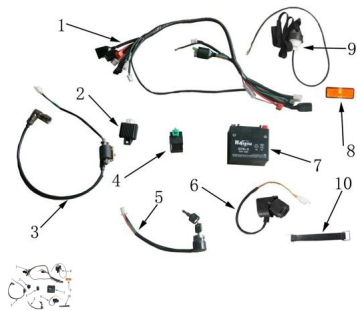

CONJUNTO INSTALACION ELECTRICA

Rating: Not Rated Yet

Price:

Variant price modifier:

Base price with tax:

Price with discount:

Salesprice with discount:

Sales price:

Sales price without tax:

Discount:

Tax amount:

[Ask a question about this product](#)

Description	Ref.	Título	Código
	1	C. INSTALACION	
	2		
	3	BOBINA DE ENCENDIDO	
	4	CDI	
	5	LLAVE DE	

Ref.	Título	Código	
	6	RELAY	
	7	BATERIA	
	8	LUZ REFL ECTORA	
	9	SWITCH PARADA	
	10	CINTA SUJ ETADOR BATERIA	