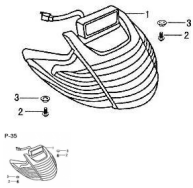

CONJUNTO LUZ TRASERA

P-35

Rating: Not Rated Yet

Price:

Variant price modifier:

Base price with tax:

Price with discount:

Salesprice with discount:

Sales price:

Sales price without tax:

Discount:

Tax amount:

[Ask a question about this product](#)

Description

	Ref.	Título	Código
1		FAROL TRASERO	52-35200
2		TORNILLO M6X16	52-GB/T 16674-11
3		COJINETE CONECTOR, LUZ TRASERA	52-96103