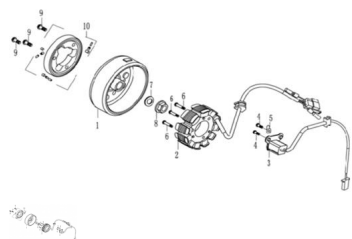

CONJUNTO MAGNETO

Rating: Not Rated Yet

Price:

Variant price modifier:

Base price with tax:

Price with discount:

Salesprice with discount:

Sales price:

Sales price without tax:

Discount:

Tax amount:

[Ask a question about this product](#)

Description

Ref.	Título	Código
1	CAMPANA DEL VOLANTE MAGNETICO	73-31000
2	VOLANTE MAGNETICO	73-32000
3	BOBINA DE CARGA	73-33000
4	TORNILLO M5X16	73-30002
5	SOPORTE CABLE	73-30001
6	TORNILLO M5X30	73-30003
7	ARANDELA 14X28X2	73-51004
8	TUERCA M14X1.25	73-40008
9	TORNILLO M16X12	73-90006
10	TAPA TRASERA	73-92000