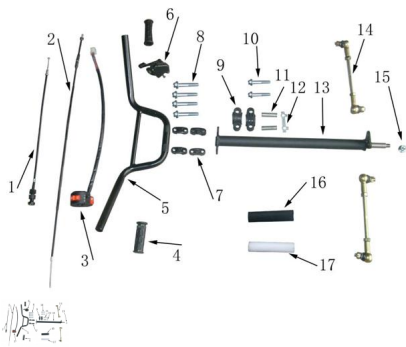

CONJUNTO MANUBRIO, COMANDOS

Rating: Not Rated Yet

Price:

Variant price modifier:

Base price with tax:

Price with discount:

Salesprice with discount:

Sales price:

Sales price without tax:

Discount:

Tax amount:

[Ask a question about this product](#)

Description	Ref.	Título	Código
	1	CABLE DE CEBADOR	
	2	CABLE DE	
	3		
	4		
	5		

Ref.	Título	Código	
	6		
	7		
	8	TORNILLO	
	9		
	10	TORNILLO	
	11		
	12	PLACA DE TOPE	
	13	COLUMNA DE	
	14		
	15	TUERCA A	
	16	FUNDA ESPONJA	
	17	TUBO ESPONJA	