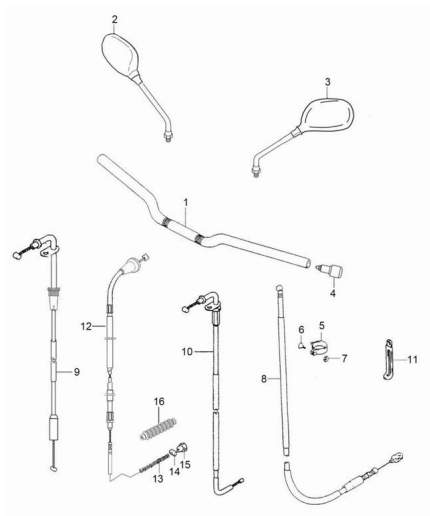

## CONJUNTO MANUBRIO

Rating: Not Rated Yet

**Price:**

Variant price modifier:

Base price with tax:

Price with discount:

Salesprice with discount:

Sales price:

Sales price without tax:

Discount:

Tax amount:

[Ask a question about this product](#)

Description	Ref.	Título	Código
	1		
	2		
	3		

**ESTRUCTURA : CONJUNTO MANUBRIO**

---

Ref.	Título	Código
	4	PUNTERA
	5	GUIA CABLE
	6	TORNILLO CABLE GUIA
	7	TUERCA CABLE GUIA
	8	
	9	
	10	CABLE DE FRENO
	11	
	12	
	13	RESORTE
	14	PERNO CABLE FRENO TRASERO
	15	TUERCA CABLE FRENO TRASERO
	16	