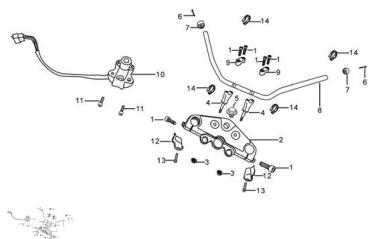

CONJUNTO MANUBRIO

Rating: Not Rated Yet

Price:

Variant price modifier:

Base price with tax:

Price with discount:

Salesprice with discount:

Sales price:

Sales price without tax:

Discount:

Tax amount:

[Ask a question about this product](#)

Description	Ref.	Título	Código
	1	TORNILLO M8 X 35	30-GB/T70
	2	PLATINA DE	30-51311
	3	TUERCA M10	
	4	SOPORTE	30-47121
	5	BULON DE BLOQUEO	30-51236
	6	TORNILLO M6 X 25	
	7	TAPON DE	30-47421