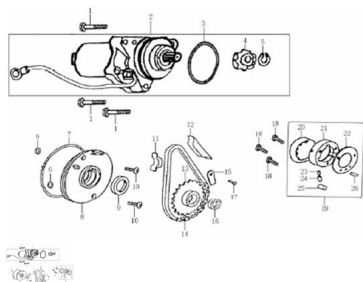

CONJUNTO MOTOR DE ARRANQUE

Rating: Not Rated Yet

Price:

Variant price modifier:

Base price with tax:

Price with discount:

Salesprice with discount:

Sales price:

Sales price without tax:

Discount:

Tax amount:

[Ask a question about this product](#)

Description	Ref.	Título	Código
	1	TORNILLO M6X50	
	2		54-82200
	3	O-RING 57X2	54-90101-6
	4	PIÑON MOTOR DE	54-82201
	5	SEGURO PIÑON DE	54-B0089-4